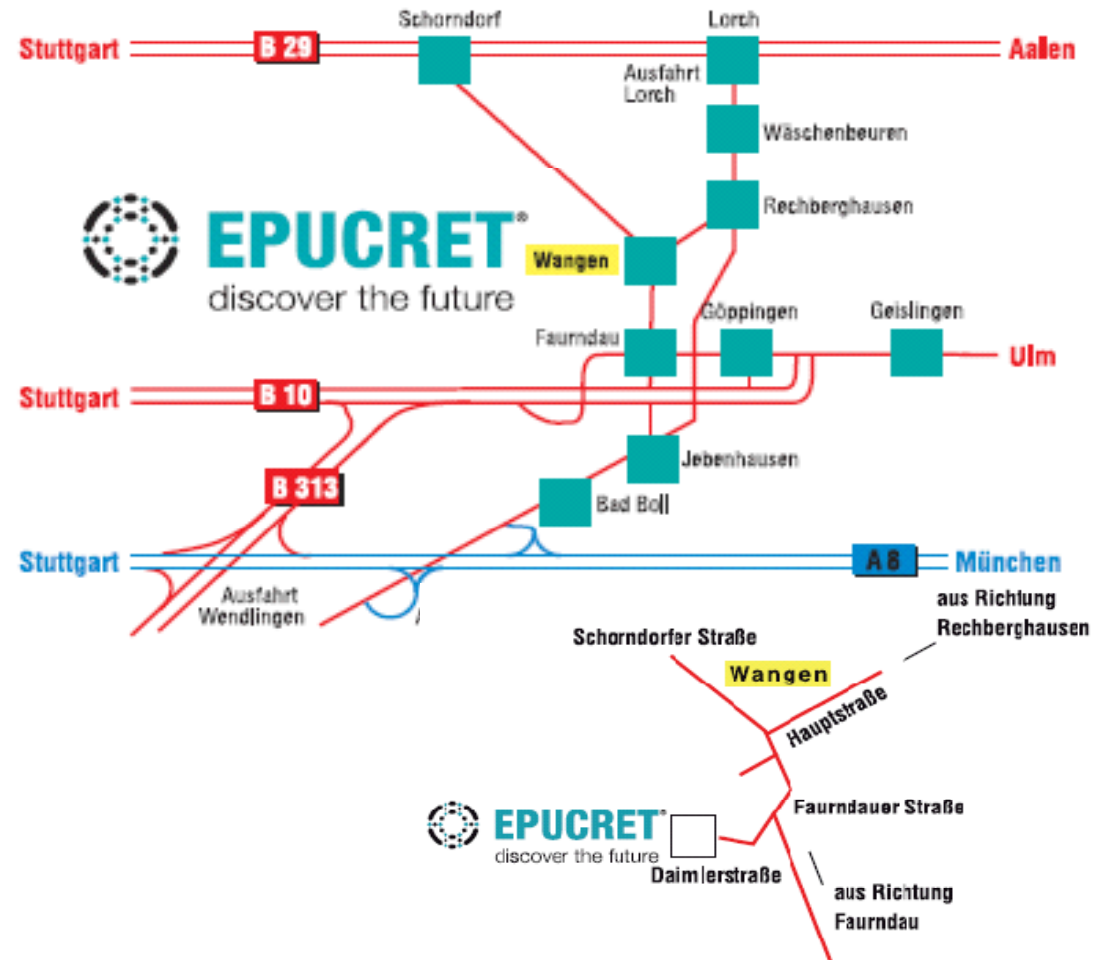

Arriving by car:

Highway A8 coming from direction Stuttgart:

- » Leave the A8 at exit „Aichelberg“ and drive towards Göppingen.
- » Go past the villages Bad Boll and Bezgenriet.
- » In Jebenhausen turn left towards Faurndau.
- » Go straight through Faurndau and cross a railway bridge and drive on towards Wangen
- » After passing the sign of Wangen drive on for approx. 300 m. Then turn left into the street „Daimlerstraße“ (industrial park Haieräcker).
- » Follow the „Daimlerstraße“ for approx. 150 m. Then you see EPUCRECT on the right side.

Highway A8 coming from direction Munich/Ulm:

- » Leave the A8 at exit „Aichelberg“ and drive towards Göppingen.
- » Go past the villages Bad Boll and Bezgenriet.
- » In Jebenhausen turn left towards Faurndau.
- » Go straight through Faurndau and cross a railway bridge and drive on towards Wangen
- » After passing the sign of Wangen drive on for approx. 300 m. Then turn left into the street „Daimlerstraße“ (industrial park Haieräcker).
- » Follow the „Daimlerstraße“ for approx. 150 m. Then you see EPUCRECT on the right side.

Highway B29 coming from direction Aalen:

- » Leave the B29 in Lorch und and continue driving on road B297 towards Göppingen
- » You reach Rechberghausen. Please turn left at the 2nd traffic light
- » Follow the main road until you see a sign towards Wangen. Then turn right
- » Go through Wangen until you pass the restaurant „Linde“. There turn half left
- » After approx. 300 m turn left into the street „Daimlerstraße“ (industrial park Haieräcker)
- » Follow the „Daimlerstraße“ for approx. 150 m. Then you see EPUCRECT on the right side

Arriving by public transport:

- » From **Stuttgart airport** take the suburban train S2 or S3 to Stuttgart main station (approx. 30 min.)
- » From **Stuttgart main station** please take the regional train to Göppingen station
- » From **Göppingen station** please take bus number 5 towards Oberwälden, stop „Faurndrauer Straße“. From the bus stop it's about 5 minutes to walk.